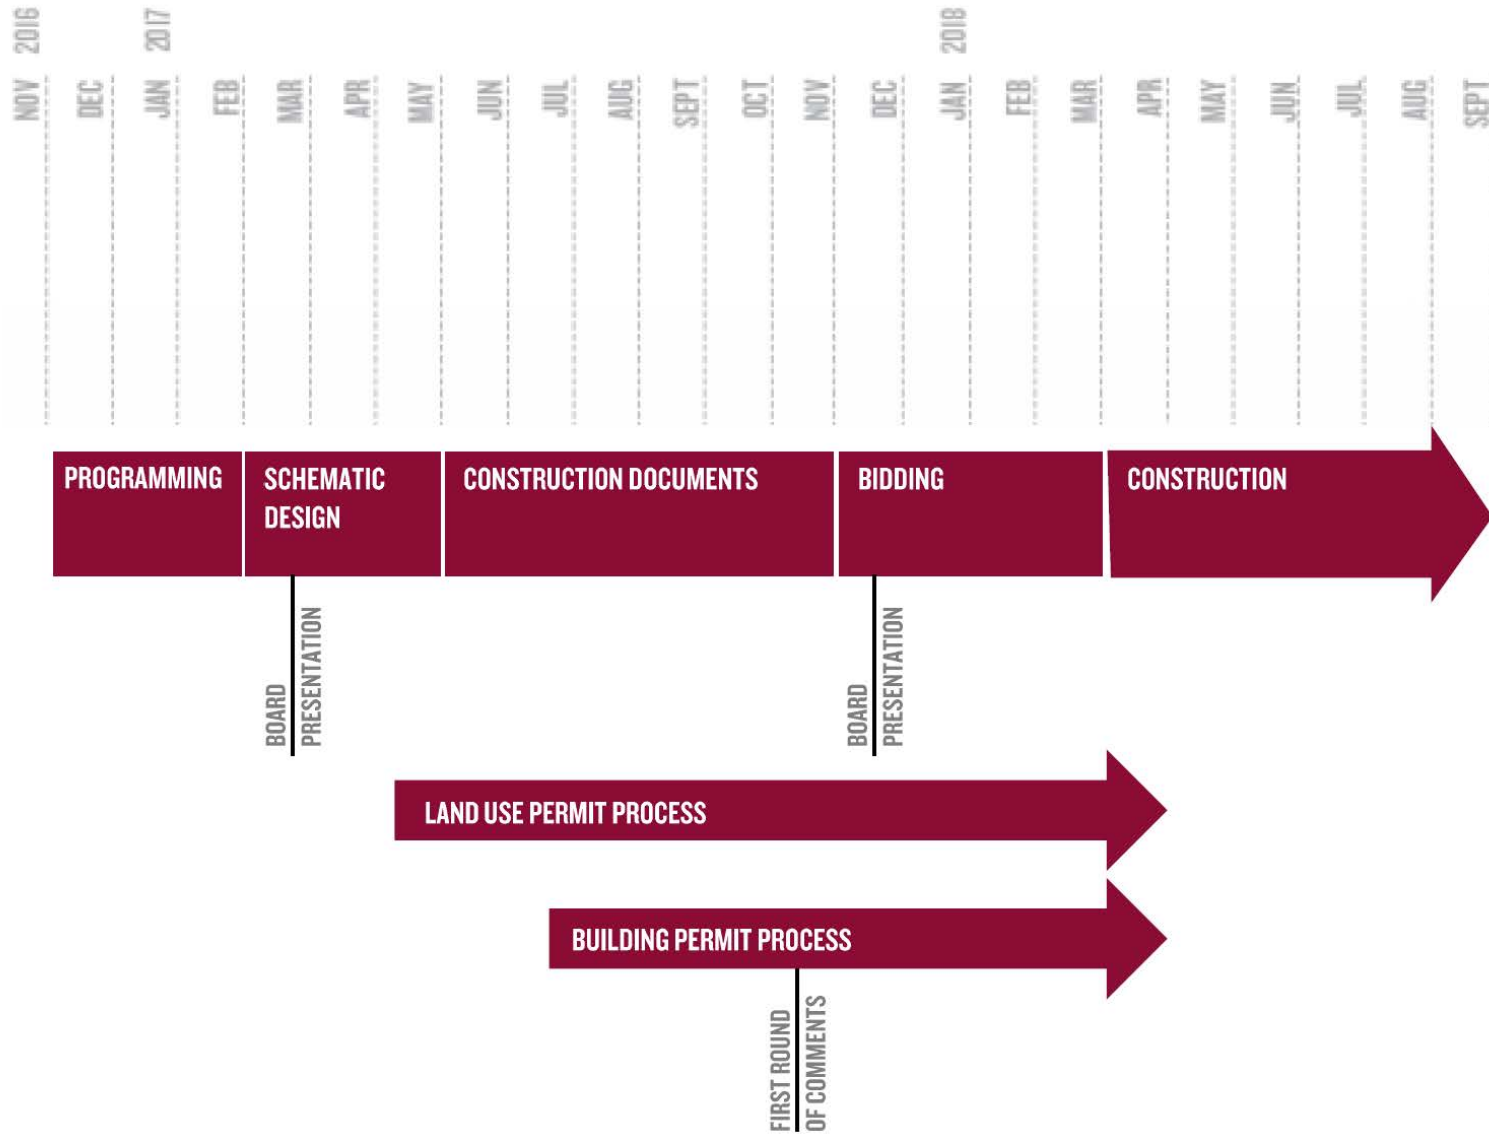

6 Nickerson

School of Health Sciences TI

Seattle Pacific
UNIVERSITY

Engaging the culture, changing the world®

N A T I O N A L L Y R A N K E D

SPU is the only private university in the Pacific Northwest to make *U.S. News & World Report's* 2017 "Best National Universities" list.

Site Map & Context

Schedule Updates

Level 1 Design

Level 2 Design

Level 3 Design

inspirational images

material + color palette

HEALTH SCIENCES RENOVATION
INTERIOR COLOR + MATERIAL PALETTE

inspirational images

material + color palette

HEALTH SCIENCES RENOVATION
INTERIOR COLOR + MATERIAL PALETTE

Thank you

Seattle Pacific
UNIVERSITY

Engaging the culture, changing the world®